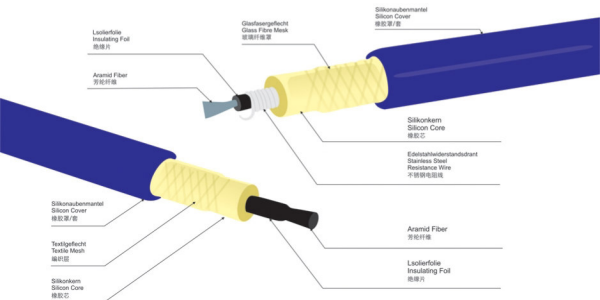

Line Body Profile

Ruian Dayu Auto Parts

TECHNICAL INDICES 技术指标
RUBBER BOOTS USED ON SPARK PLUG DISTRIBUTER

Material	Silicone
Shore-hardness	60° ±5°
Elongation	≥280%
Age Resistance	Hardness Range is 0-7 (Shore-hardness) After 200 ± 2.5 °C, 168h
Temperature Range	-40°C ~ +200°C
Tensile Set	≤20%
Tear Strength	≥15kn/m
Breakdown Voltage	≥30kv
Ozone Resistance	(5pphm40°C*72h) No Dehiscence