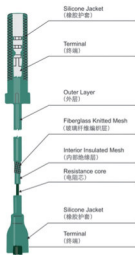

Line Body Profile

Ruian Dayu Auto Parts

TECHNICAL INDICES 技术指标
RUBBER BOOTS USED ON SPARK PLUG DISTRIBUTER

Material	Silicone
Shore-hardness	60° ±5°
Elongation	≥280%
Age Resistance	Hardness Range is 0-7 (Shore-hardness) After 200 ± 2.5 °C, 168h
Temperature Range	-40°C ~ +200°C
Tensile Set	≤20%
Tear Strength	≥15kn/m
Breakdown Voltage	≥30kv
Ozone Resistance	(5pphm40°C*72h) No Dehiscence